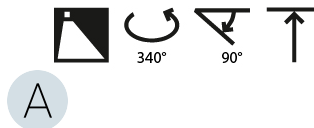

GENERAL

Series: Centriq
Subseries: Centriq Wallwash
Brand: Prolicht
Division: Architectural
Mounting Type: Track
Mounting Location: Ceiling
Subcategory: Spots

PHYSICAL

Shape: Cylinder
Diameter (mm): 125
Diameter (in): 4 ¹⁵/₁₆
Length (mm): 235
Length (in): 9 ¹/₄
Height (mm): 165
Height (in): 6 ¹/₂
Light Distribution: Adjustable / Asymmetric
Fixture Finish: SSR / BKV / CWI / CRY / HAB / UFT / ITA / RUA / FTG / MYG / LOD / PUS / FRO / FUP / KIA / POP / BLS / SPG / MEY / GOH / GUM / CHC / COM / ABZ / JAG / OBR / MOS / ROR
Fixture Material: Aluminum

ELECTRICAL

Lamp Type: LED (Zhaga Standard)
Input Wattage (W): 37.1
Total Output Wattage (W): 34
Dimming: Tri-Mode (Non-Dimming and Phase Dimming (120Vac only) and 0-10V Dimming)
Driver Included: Yes
Driver Location: Integrated
Driver Type: Constant Current - Universal
Driver Class: Class 2
Input Voltage (V): 120 - 277
Constant Current (MA): 1050

LED

Number of LEDs: 1
Color Temperature (°K): 2700 / 3000 / 3500 / 4000
Max. Delivered Lumen (lm): 2840 / 2950 / 3048 / 3110
CRI: >90 CRI
Efficiency (%): 85
Lamp Life (hrs): 50000

OPTICAL

Reflector: Multi-faceted
Adjustability: Rotational 340°; Tilt 90°

RATINGS AND CERTIFICATIONS

Certified By: Certified for North American Standards
IP rating: IP20