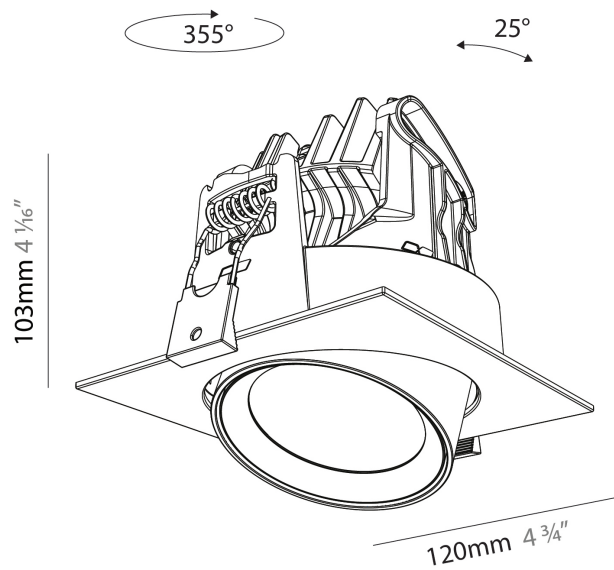

Series: Centriq
Subseries: Centriq Square Adjustable
Brand: Prolicht
Division: Architectural
Mounting Type: Recessed
Mounting Location: Ceiling
Subcategory: Spots

PHYSICAL

Shape: Cylinder
Diameter (mm): 120
Diameter (in): 4 ¾
Length (mm): 120
Length (in): 4 ¾
Height (mm): 105
Height (in): 4 ⅙
Min. Recessing Depth (mm): 120
Min. Recessing Depth (in): 4 ¾
Light Distribution: Adjustable / Direct
Weight (kg): 0.665
Diffuser: Lens Pack - No Lens / Opal / Linear Spread Lens / Honeycomb / Spread Lens
Fixture Finish: SSR / BKV / CWI / CRY / HAB / UFT / ITA / RUA / FTG / MYG / LOD / PUS / FRO / FUP / KIA / POP / BLS / SPG / MEY / GOH / GUM / CHC / COM / ABZ / JAG / OBR / MOS / ROR
Fixture Material: Aluminum
Cut-out Measurements: Dia. 112mm / 4 7/16"

ELECTRICAL

Lamp Type: LED (Zhaga Standard)
Input Wattage (W): 20.5
Total Output Wattage (W): 18.1
Dimming: Tri-Mode (Non-Dimming and Phase Dimming (120Vac only) and 0-10V Dimming)
Driver Included: Yes
Driver Location: Recessed Housing
Driver Type: Constant Current - Universal
Driver Class: Class 2
Input Voltage (V): 120 - 277
Constant Current (MA): 500

LED

Color Temperature (°K): 2700 / 3000 / 3500 / 4000
Max. Delivered Lumen (lm): 1432 / 1542 / 1432 / 1636
Nominal Lumen (lm): 1668 / 1797 / 1668 / 1907
CRI: >90 CRI
Lamp Life (hrs): 50000

OPTICAL

Reflector°: 10
Adjustability: Rotational 350° / Tilt 25°

RATINGS AND CERTIFICATIONS

Certified By: CSA Certified to UL and CSA Standards
IP rating: IP20